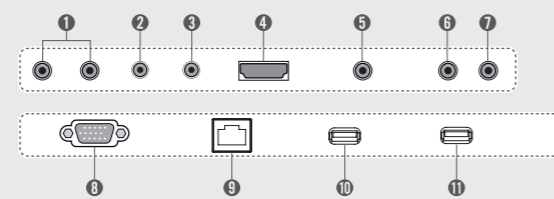

Connectivity

- 1 SPEAKER OUT
- 2 RS-232C IN
- 3 RS-232C OUT
- 4 HDMI
- 5 EXT IR IN
- 6 AUDIO IN
- 7 AUDIO OUT
- 8 RGB IN
- 9 LAN
- 10 USB1
- 11 USB2

55SE3C / 49SE3C / 43SE3C