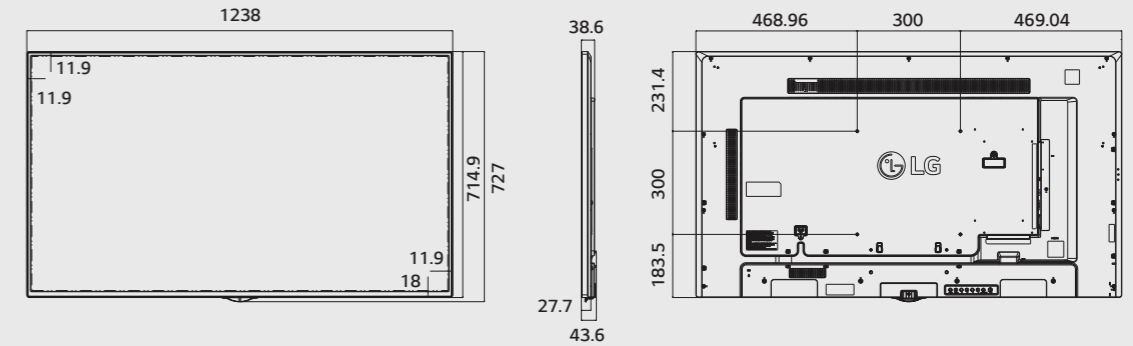

A Simple Way to Manage Your Digital Signage

Standard Essential SE3C Series

Screen Sizes
55"/49"/43"

SE3C Series

- Edge LED
- Brightness: 300 cd/m²
- Bezel: Top/Left/Right 11.9 mm (Bottom 18.0 mm)
- Depth: 38.6 mm
- Interface: HDMI/RGB/RJ45/IR/RS232C/USB

Scheduled Screen Wash*

Prevent residual images with the screen transition feature.

* Installation Menu > ISM Method

Dimension (unit : mm)

55"

1,238 x 714.9 x 38.6 /
17.3kg

49"

1,102.2 x 638.5 x 38.6 /
14.1kg

43"

969.6 x 563.9 x 38.6 /
9.8kg