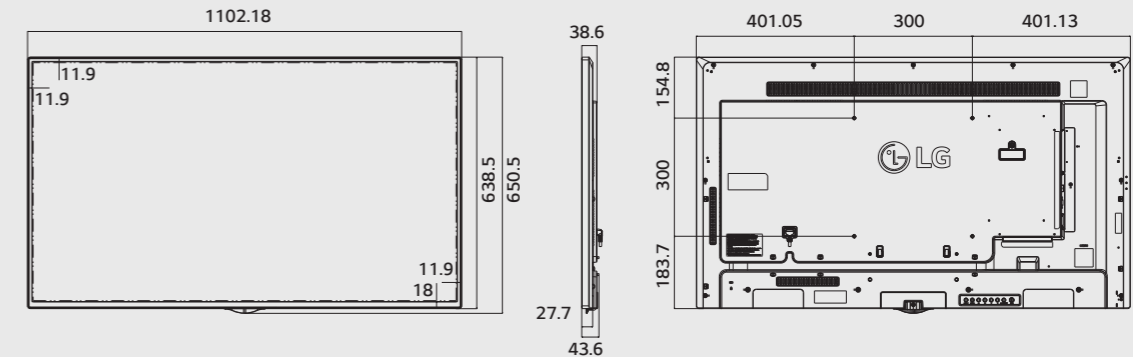

A Simple Way to Manage Your Digital Signage

Standard Essential SE3C Series

Screen Sizes
55"/49"/43"

SE3C Series

- Edge LED
- Brightness: 300 cd/m²
- Bezel: Top/Left/Right 11.9 mm (Bottom 18.0 mm)
- Depth: 38.6 mm
- Interface: HDMI/RGB/RJ45/IR/RS232C/USB

Scheduled Screen Wash*

Prevent residual images with the screen transition feature.

* Installation Menu > ISM Method

Dimension (unit : mm)

55"

1,238 x 714.9 x 38.6 /
17.3kg

49"

1,102.2 x 638.5 x 38.6 /
14.1kg