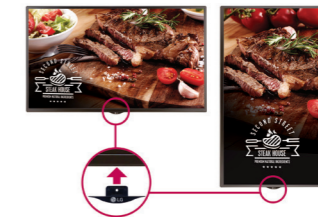

Key Features

Enhanced Design Configuration

Slim

Slimmer Bezel & Depth

The thinner bezel & depth allows a perfect fit for a sleek look.

Bezel

Depth

Detachable Logo

Portrait mode allows the logo to be positioned in the desired setting.

Cable Management

The well-organized rear cable terminals optimize available space.

USB Content Management

USB Content Scheduling

Play and schedule content with a USB Connection – no server connection required.