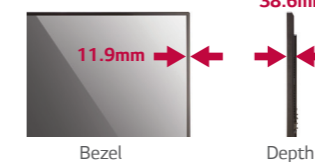

Key Features

Enhanced Design Configuration

Slim

Slimmer Bezel & Depth

The thinner bezel & depth allows a perfect fit for a sleek look.

Bezel

Depth

Detachable Logo