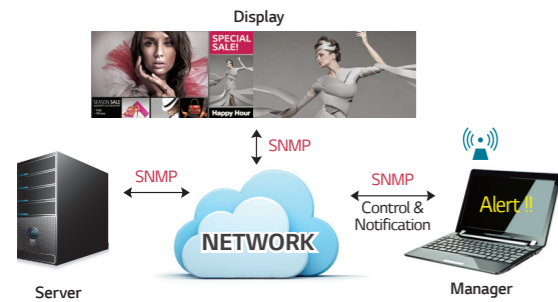

A Simple Way to Manage Your Digital Signage

Standard Essential SE3C Series

Screen Sizes
55"/49"/43"

SE3C Series

- Edge LED
- Brightness: 300 cd/m²
- Bezel: Top/Left/Right 11.9 mm (Bottom 18.0 mm)
- Depth: 38.6 mm
- Interface: HDMI/RGB/RJ45/IR/RS232C/USB

Other Features

Remote Management

Simple Network Management Protocol

SNMP support ensures convenient network management.

Wi-Fi Support

SE3C Series support Wi-Fi USB dongle connection for convenient content distribution.